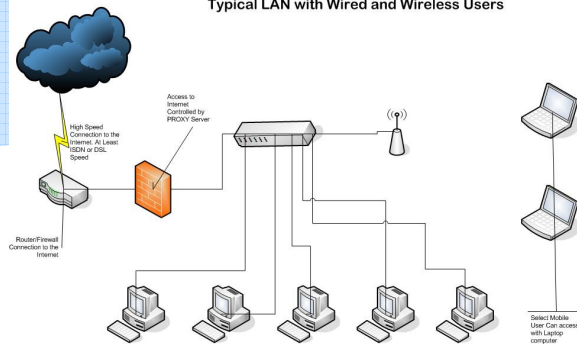

**“The CONCEPT of  
SHARING applied to Information  
Technology Resources”**

Typical LAN with Wired and Wireless Users

Place  
Stamp  
Here

**40 East Technology LLC**

P.O. Box 766 Wallace, NC 28466

Phone: 866 814 3278 - Fax: 319 856-7186