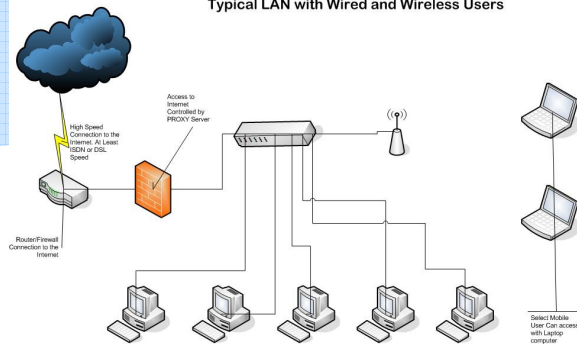

**“The CONCEPT of
SHARING applied to Information
Technology Resources “**

Typical LAN with Wired and Wireless Users

Place
Stamp
Here

40 East Technology LLC

P.O. Box 766 Wallace, NC 28466

Phone: 866 814 3278 - Fax: 319 856-7186